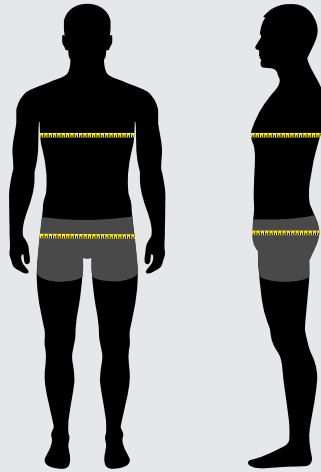

owayo size	XS	S	M	L	XL	XXL	3XL
 Chest circumference (cm)	82-86	86-94	94-102	102-110	110-118	118-126	126-134

T-Shirt Couture

owayo size	2	3	4	5	6	7	8	9	10	11	12
 Chest circumference (cm)	82-86	86-90	90-94	94-98	98-102	102-106	106-110	110-114	114-118	118-122	122-126
International size	XS	S		M		L		XL		XXL	

WOMENS

T-Shirts: Classic Bio, V-Kragen / Poloshirt

owayo size	XS	S	M	L	XL
 Chest circumference (cm)	74-82	82-90	90-98	98-110	110-122

T-Shirts: Couture, Couture Slim

owayo size	S1	S2	S3	S4	S5	S6	S7	S8	S9	S10
 Chest circumference (cm)	74-78	78-82	82-86	86-90	90-94	94-98	98-104	104-110	110-116	116-122
International size	XS		S		M		L		XL	

KIDS

T-Shirt Classic Bio

owayo size	XS	S	M	L	XL
Height (cm)	107-119	119-131	131-143	143-155	155-167
European size	110/116	122/128	134/140	146/152	158/164

Find the Right Size

We strongly recommend that you get samples to determine your preferred size and fit. If time constraints don't allow for samples, please refer to our sizing guide below.

In between two different sizes? If you like a looser fit, choose the larger size. Do you prefer your athletic wear to fit a bit tighter?

Then pick the smaller size.

Chest Circumference (A)

Wrap the tape measure around the widest part of your chest. Make sure that the tape measure is straight, parallel with the floor and not pulled too tightly.