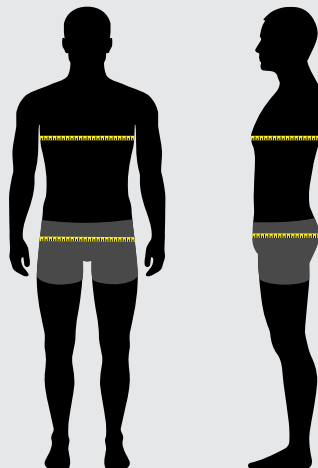

## Size Chart Basketball

## WOMENS

T-Shirts: Classic Bio, V-Kragen / Poloshirt

owayo size	XS	S	M	L	XL
 Chest circumference (cm)	74-82	82-90	90-98	98-110	110-122

T-Shirts: Couture, Couture Slim

owayo size	S1	S2	S3	S4	S5	S6	S7	S8	S9	S10
 Chest circumference (cm)	74-78	78-82	82-86	86-90	90-94	94-98	98-104	104-110	110-116	116-122
International size	XS		S		M		L		XL	

## KIDS

T-Shirt Classic Bio

owayo size	XS	S	M	L	XL
Height (cm)	107-119	119-131	131-143	143-155	155-167
European size	110/116	122/128	134/140	146/152	158/164

### Find the Right Size

We strongly recommend that you get samples to determine your preferred size and fit. If time constraints don't allow for samples, please refer to our sizing guide below.

In between two different sizes? If you like a looser fit, choose the larger size. Do you prefer your athletic wear to fit a bit tighter? Then pick the smaller size.