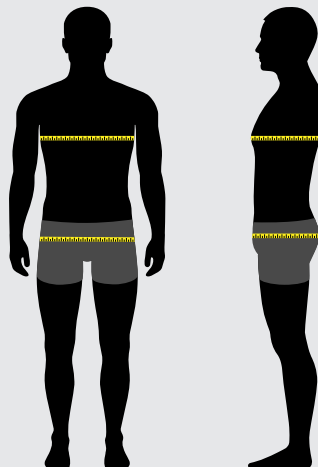

T-Shirt Couture

owayo size	2	3	4	5	6	7	8	9	10	11	12
 Chest circumference (cm)	82-86	86-90	90-94	94-98	98-102	102-106	106-110	110-114	114-118	118-122	122-126
International size	XS	S	M	L	XL	XXL					

WOMENS

T-Shirts: Classic Bio, V-Kragen / Poloshirt

owayo size	XS	S	M	L	XL
 Chest circumference (cm)	74-82	82-90	90-98	98-110	110-122

T-Shirts: Couture, Couture Slim

owayo size	S1	S2	S3	S4	S5	S6	S7	S8	S9	S10
 Chest circumference (cm)	74-78	78-82	82-86	86-90	90-94	94-98	98-104	104-110	110-116	116-122
International size	XS		S		M		L		XL	

KIDS

T-Shirt Classic Bio

owayo size	XS	S	M	L	XL
Height (cm)	107-119	119-131	131-143	143-155	155-167
European size	110/116	122/128	134/140	146/152	158/164

Find the Right Size

We strongly recommend that you get samples to determine your preferred size and fit. If time constraints don't allow for samples, please refer to our sizing guide below.

In between two different sizes? If you like a looser fit, choose the larger size. Do you prefer your athletic wear to fit a bit tighter? Then pick the smaller size.

Chest Circumference (A)

Wrap the tape measure around the widest part of your chest. Make sure that the tape measure is straight, parallel with the floor and not pulled too tightly.