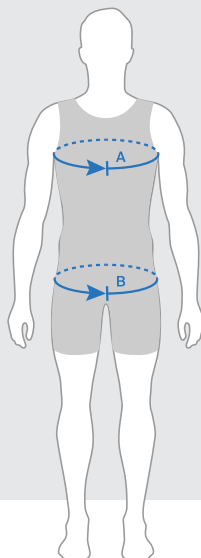

## MENS

Jerseys: F3 Basic, F5 Pro und F6 Hero / Softshell Team Jacket XJS5 Pro

owayo size	2	3	4	5	6	7	8	9	10	11	12
 Chest circumference (inch)	32¼"-33¾"	33¾"-35½"	35½"-37"	37"-38½"	38½"-40¼"	40¼"-41¾"	40¾"-43¼"	43¼"-45"	45"-46½"	46¼"-48"	48"-49½"
International size	XS	S	M	L	XL	XXL					

## WOMENS

Jersey F6w Hera / Softshell Team Jacket XJS5w Pro\*

owayo size	S1	S2	S3	S4	S5	S6	S7	S8	S9	S10
 Chest circumference (inch)	29¼"-30¾"	30¾"-32¼"	32¼"-33¾"	33¾"-35½"	35½"-37"	37"-38½"	38½"-41"	41"-43¼"	43¼"-45½"	45½"-48"
International size	XS	S	M	L	XL					

\* Softshell Team Jacket XJS5 Pro only available up to size S8.

### Chest Circumference (A)

Wrap the tape measure around the widest part of your chest. Make sure that the tape measure is straight, parallel with the floor and not pulled too tightly.