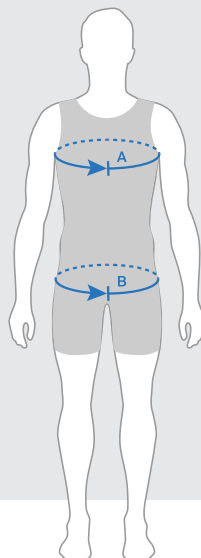

Size Chart Soccer

MENS

Jerseys: F3 Basic, F5 Pro und F6 Hero / Shorts: FP3 Basic, FP5 Pro / Softshell Team Jacket XJS5 Pro

owayo size	2	3	4	5	6	7	8	9	10	11	12
Chest circumference (inch)	32¼"-33¾"	33¾"-35½"	35½"-37"	37"-38½"	38½"-40¼"	40¼"-41¾"	40¾"-43¼"	43¼"-45"	45"-46½"	46¼"-48"	48"-49½"
Butt circumference (inch)	33¾"-35½"	35½"-37"	37"-38½"	38½"-40¼"	40¼"-41¾"	41¾"-43¼"	43¼"-45"	45"-46½"	46½"-48"	48"-49½"	49½"-51¼"
International size	XS	S		M		L		XL		XXL	

WOMENS

Jersey F6w Hera / Shorts FP6w Hera / Softshell Team Jacket XJS5w Pro*

owayo size	S1	S2	S3	S4	S5	S6	S7	S8	S9	S10
Chest circumference (inch)	29¼"-30¾"	30¾"-32¼"	32¼"-33¾"	33¾"-35½"	35½"-37"	37"-38½"	38½"-41"	41"-43¼"	43¼"-45½"	45½"-48"
Butt circumference (inch)	32¼"-33¾"	33¾"-35½"	35½"-37"	37"-38½"	38½"-40¼"	40¼"-41¾"	41¾"-44"	44"-46½"	-	-
International size	XS		S		M		L		XL	

* Softshell Team Jacket XJS5 Pro only available up to size S8.

KIDS

Jersey F1 Kids / Shorts FP1 Kids

owayo size	98/104	110/116	122/128	134/140	146/152	158/164	170/176
Height (inch)	37½"-42¼"	42¼"-46¾"	46¾"-51½"	51½"-56¼"	56¼"-61"	61"-65¾"	65¾"-70½"
Age	2-4	4-6	6-8	8-10	10-12	12-14	14+

In between two different sizes? If you like a looser fit, choose the larger size. Do you prefer your athletic wear to fit a bit tighter? Then pick the smaller size.

Chest Circumference (A)

Wrap the tape measure around the widest part of your chest. Make sure that the tape measure is straight, parallel with the floor and not pulled too tightly.